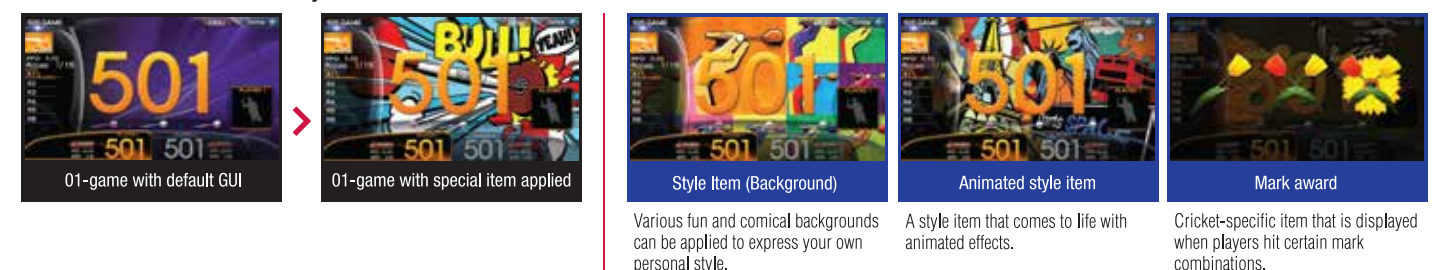

ITEM SHOP Item system available in PHOENIX machines