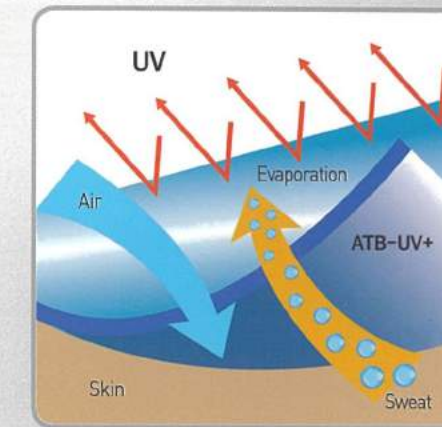

UV Protection

It blocks UV rays that penetrate deep into the skin by blocking not only UV-B(290-320nm) but also UV-A(320-400nm).